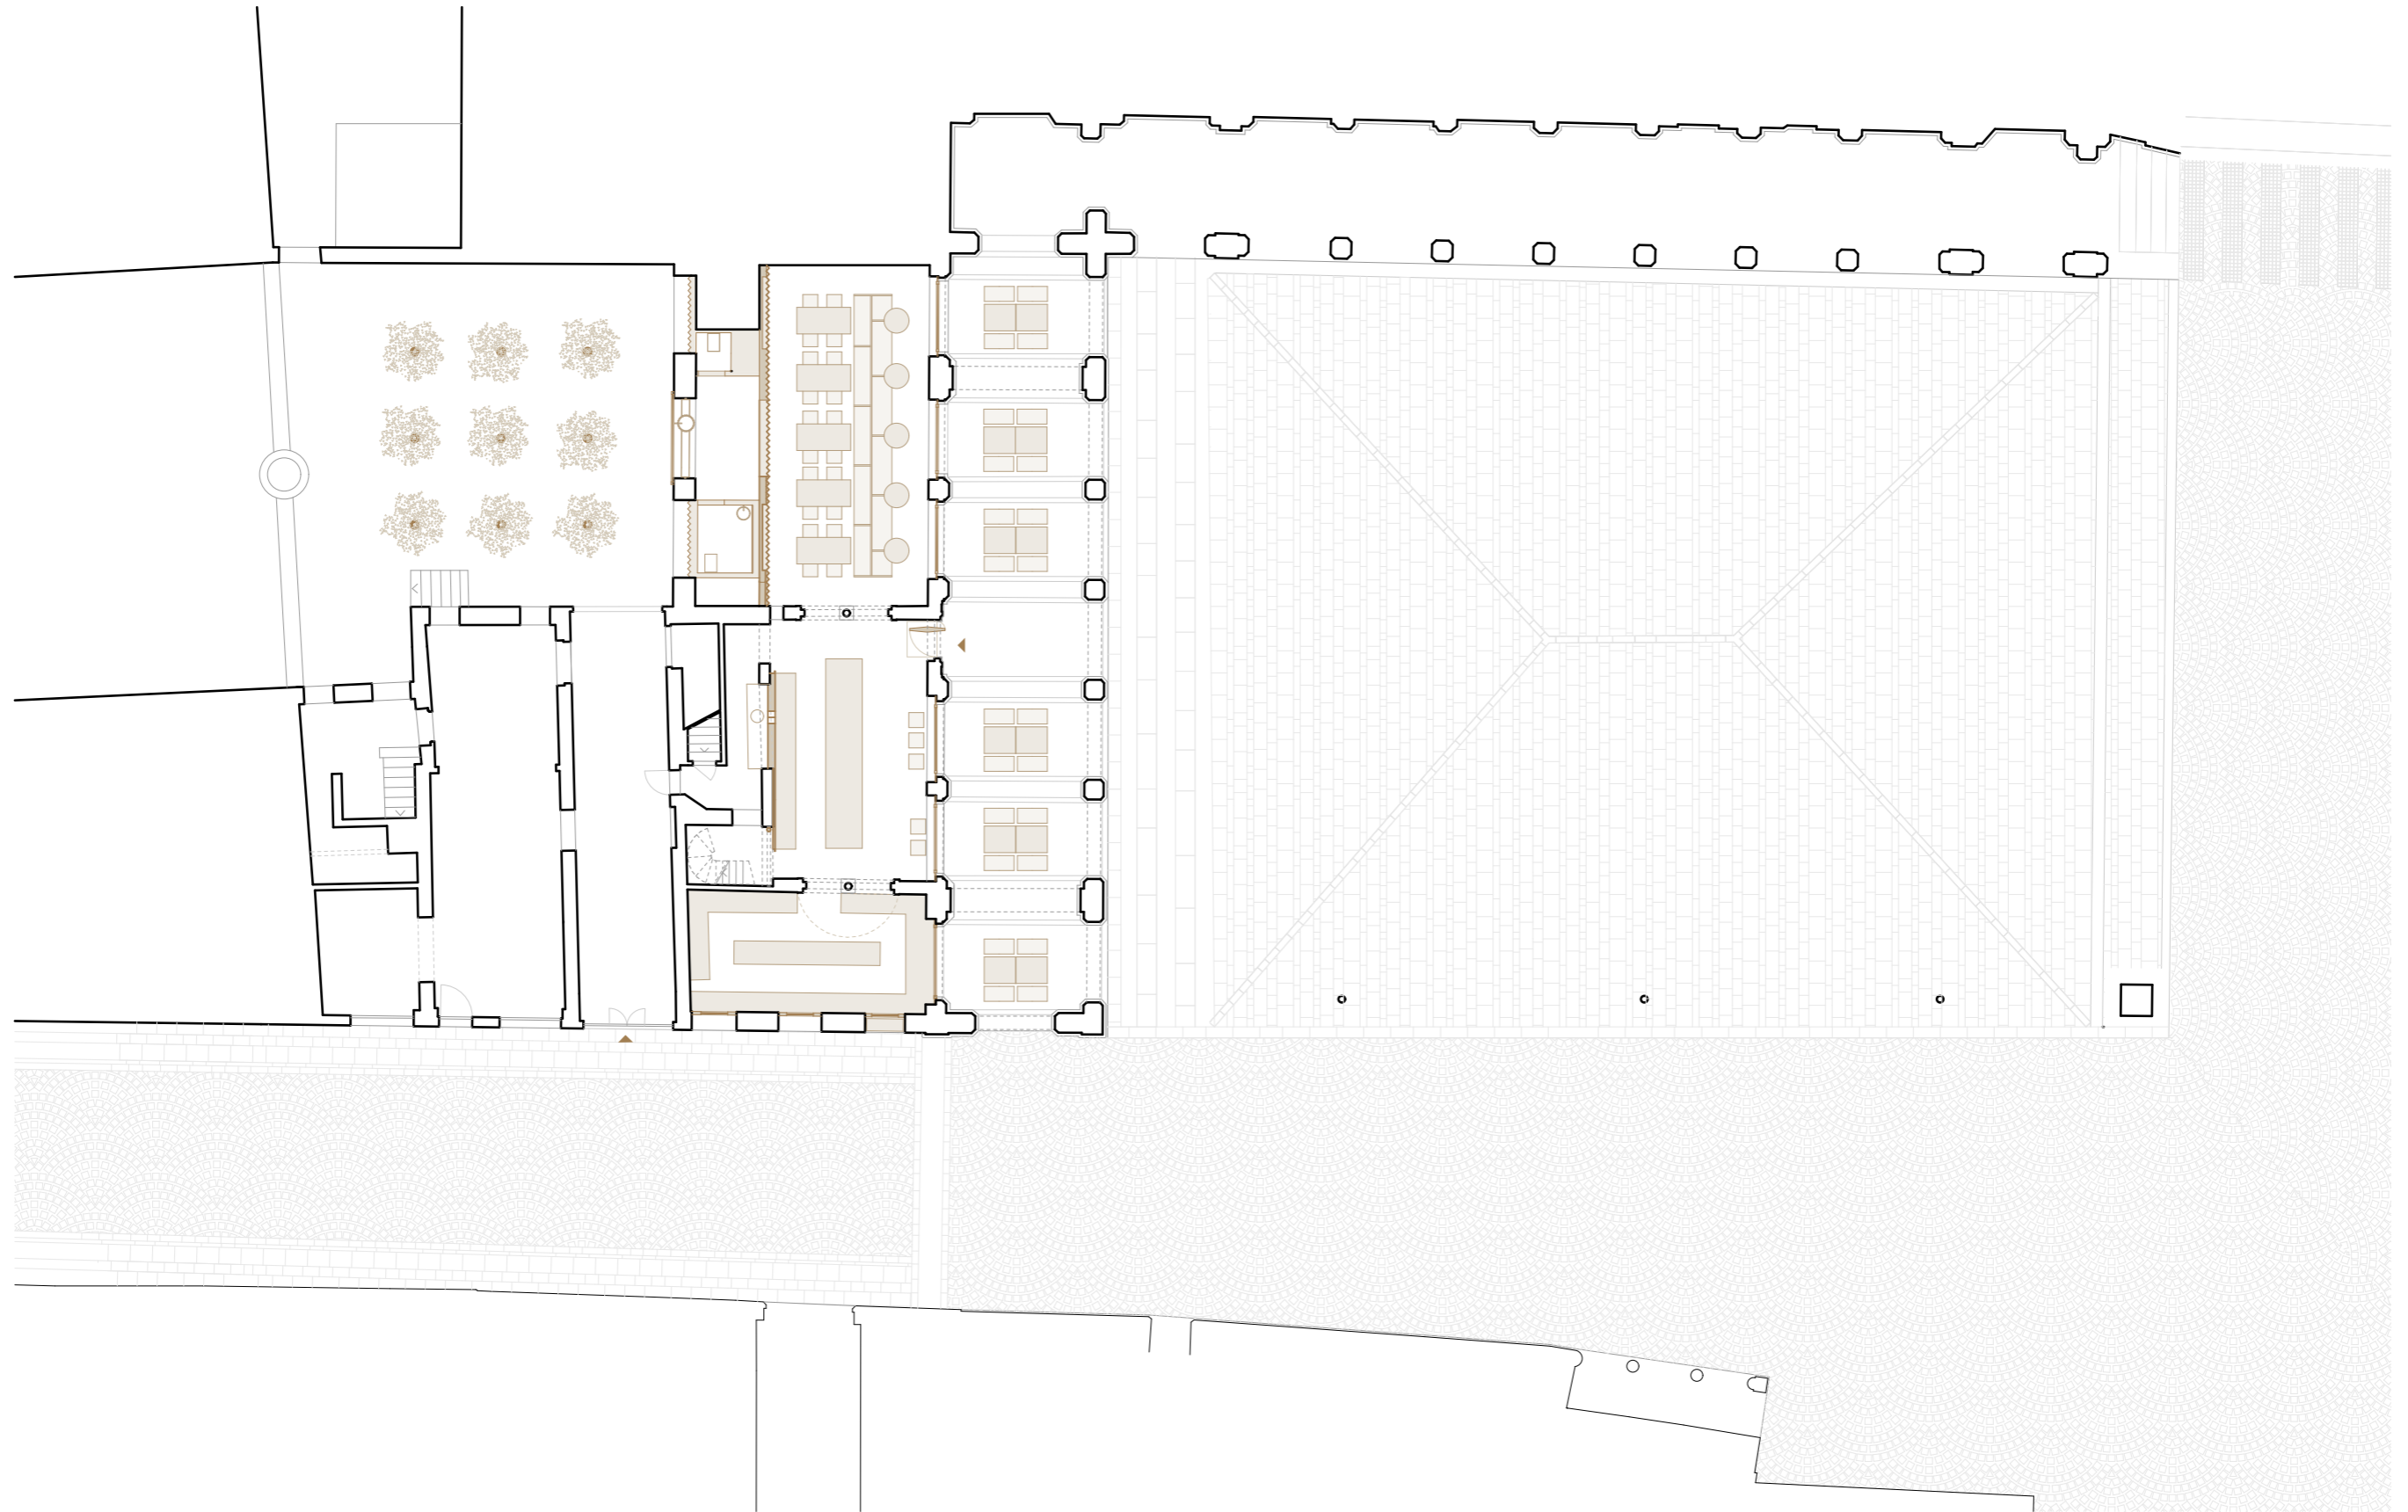

AMAA

CAFFÈ NAZIONALE

SITE PLAN

AMAA

CAFFÈ NAZIONALE

TRAIN STATION

SITE PLAN

Amaa

0 0,5 1 2,5 m

CROSS SECTION

GROUND FLOOR PLAN

0 1 2 5 m

0 1 2 5 m

Amaa

GROUND FLOOR PLAN