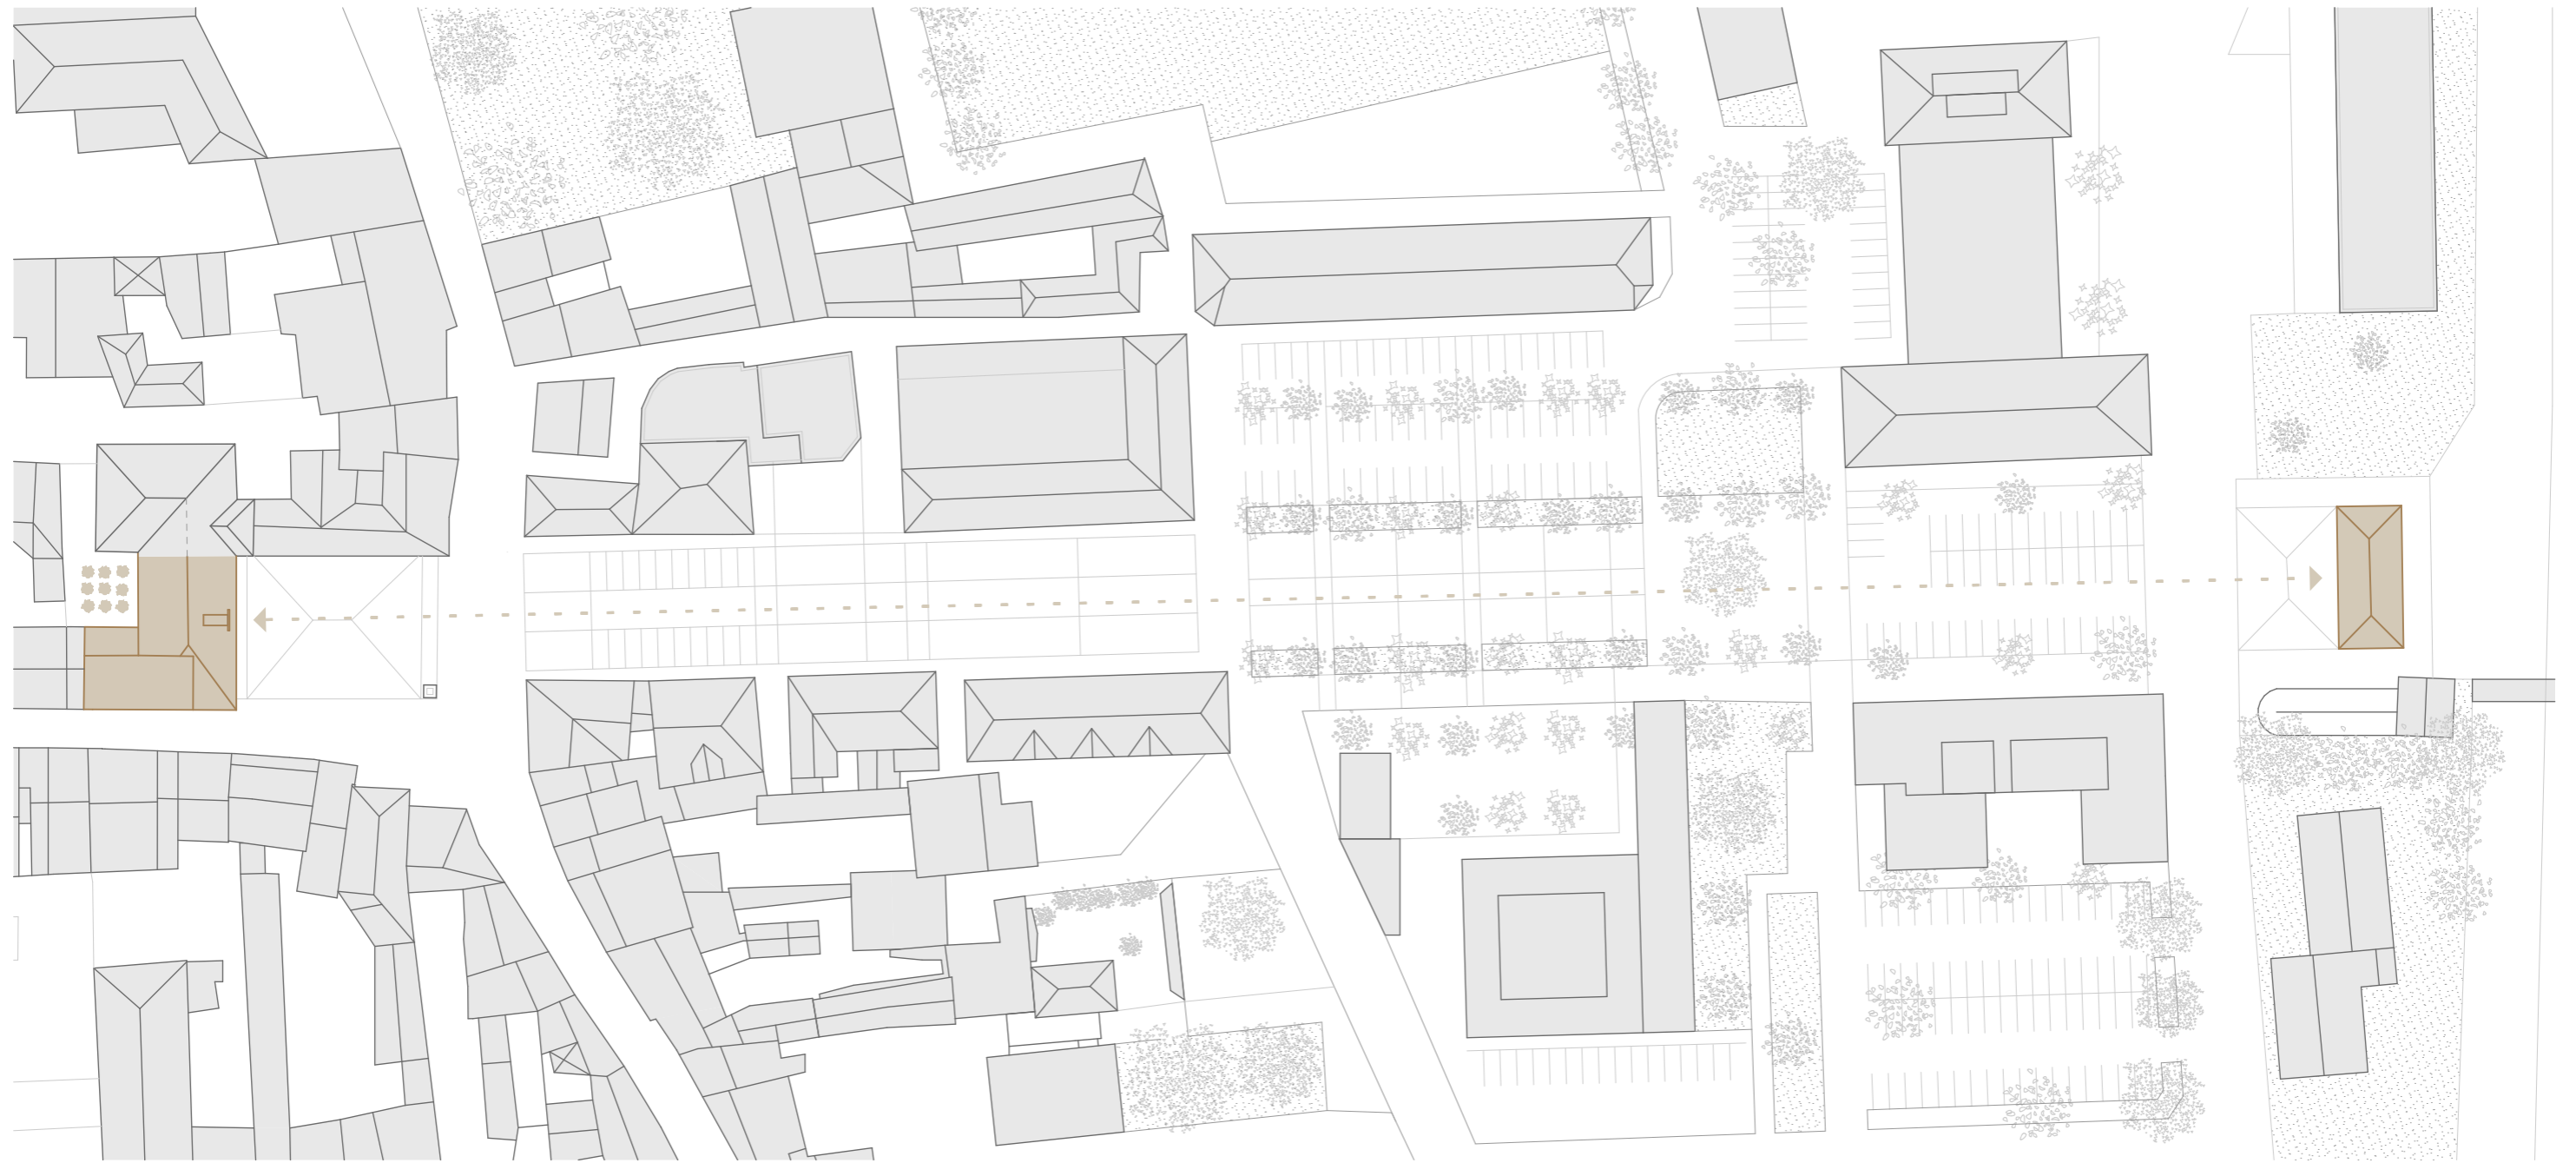

AMAA

CAFFÈ NAZIONALE

SITE PLAN

AMAA

CAFFÈ NAZIONALE

TRAIN STATION

SITE PLAN

Amaa

0 0,5 1 2,5 m

CROSS SECTION

GROUND FLOOR PLAN

0 1 2 5 m

0 1 2 5 m

Amaa

GROUND FLOOR PLAN