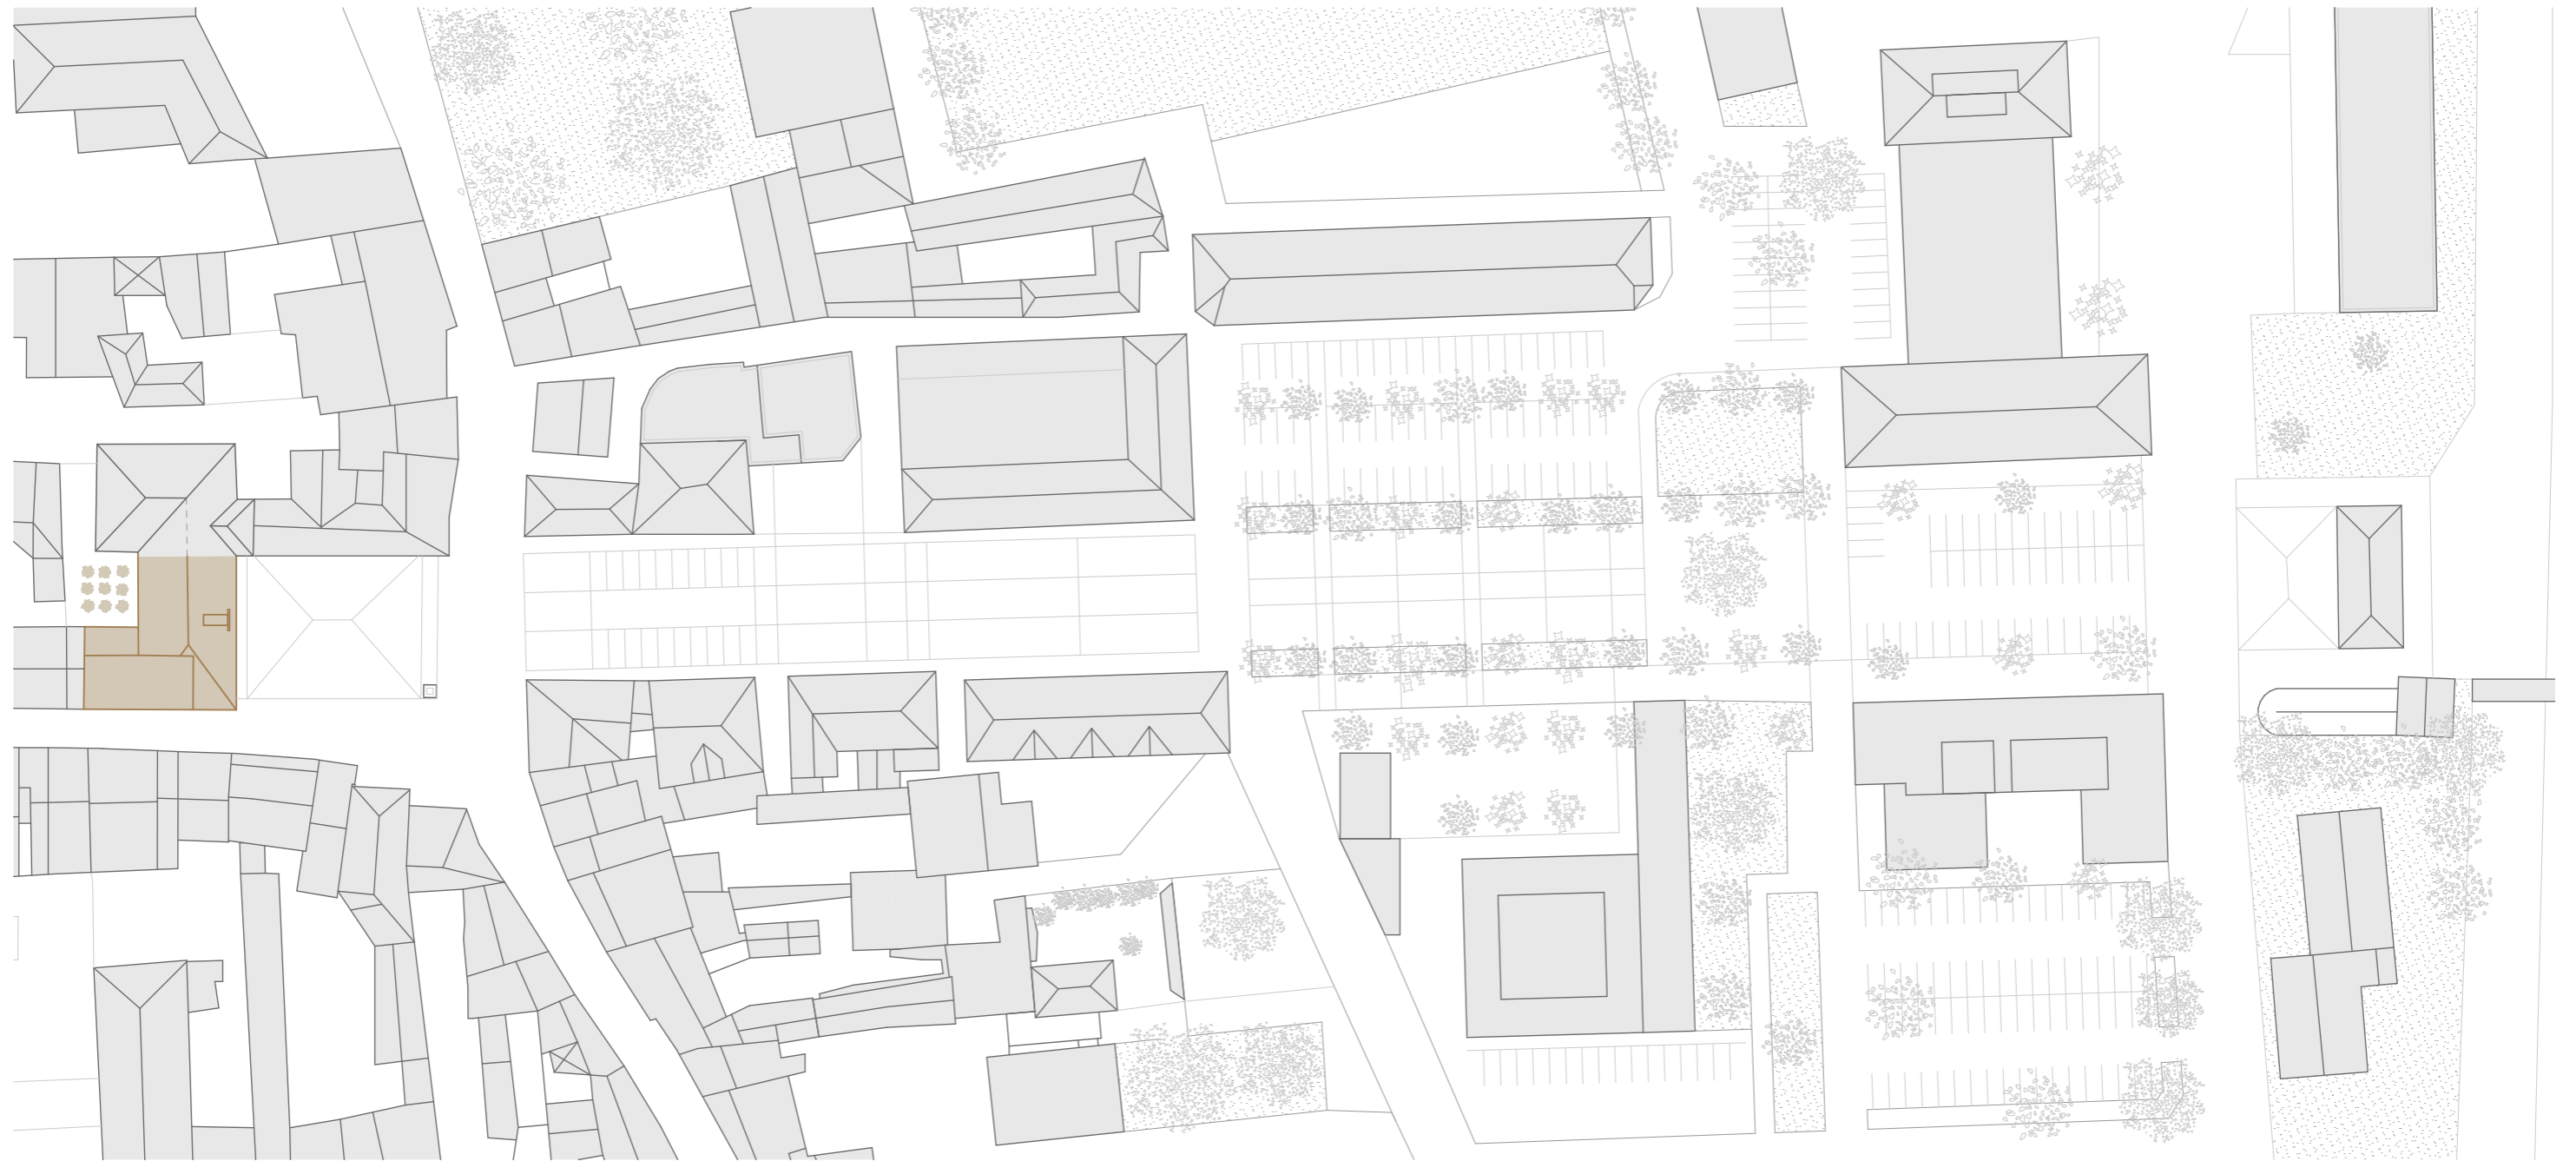

AMAA

CAFFÈ NAZIONALE

SITE PLAN

AMAA

CAFFÈ NAZIONALE

TRAIN STATION

SITE PLAN

Amaa

0 0,5 1 2,5 m

CROSS SECTION

GROUND FLOOR PLAN

0 1 2 5 m

0 1 2 5 m

Amaa

GROUND FLOOR PLAN